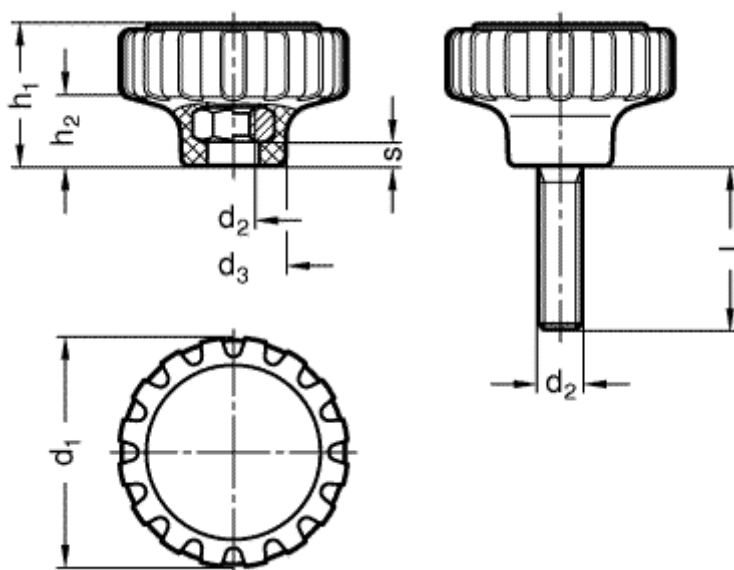

Article number: 201139015

Description: E+G Knurled knob
GN 7336-53-M10-30-NI

Measures

d1 = 53
d2 = M 10
d3 = 24
h1 = 31
h2 = 16
l = 30
s = 5